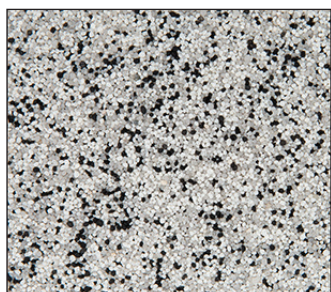

# QUARTZ COLOR CHART

BROADCAST QUARTZ BLENDS

DuraGuard Surfaces Ltd.

CHESTNUT

RUSSET

SAGEBRUSH

INDIGO

STONEWALL